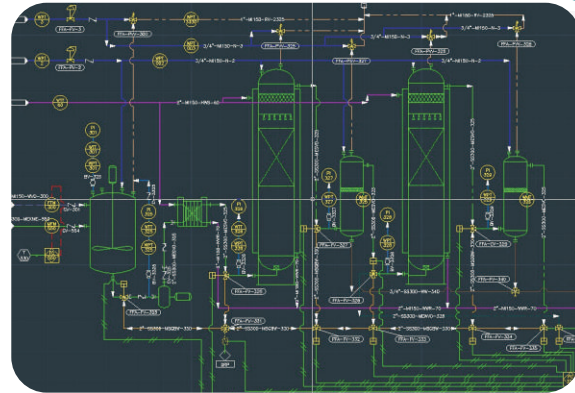

Process Engineering

Civil and Structural Engineering

↑ Electrical and Instrumentation Engineering

↑ Finite Element Analysis and CFD

Together We Grow

FTESI Global Pvt Ltd

Partnership

JIP Engineering Support entered into a strategic partnership with FTESI Global Private Limited from India in May 2024, FTESI is an engineering firm that, with their knowledge and experience, is able to handle and solve various engineering issues together with JIP Engineering Support. The working relationship with FTESI Global Private Limited was established more than ten years ago and has led to many successful solutions within engineering issues over the years. In recent years, the collaboration has developed into a transparent and trust-based relationship, which has shown that India is a country with very highly skilled professionals with knowledge that is less and less available within the Netherlands and Europe. Partly due to the long-term cooperation, it has proven to be a formality to come to a strategic partnership with each other. From this strategic partnership, JIP Engineering Support and FTESI will focus on smaller projects, where the needs of the customer and the delivery of quality are central.